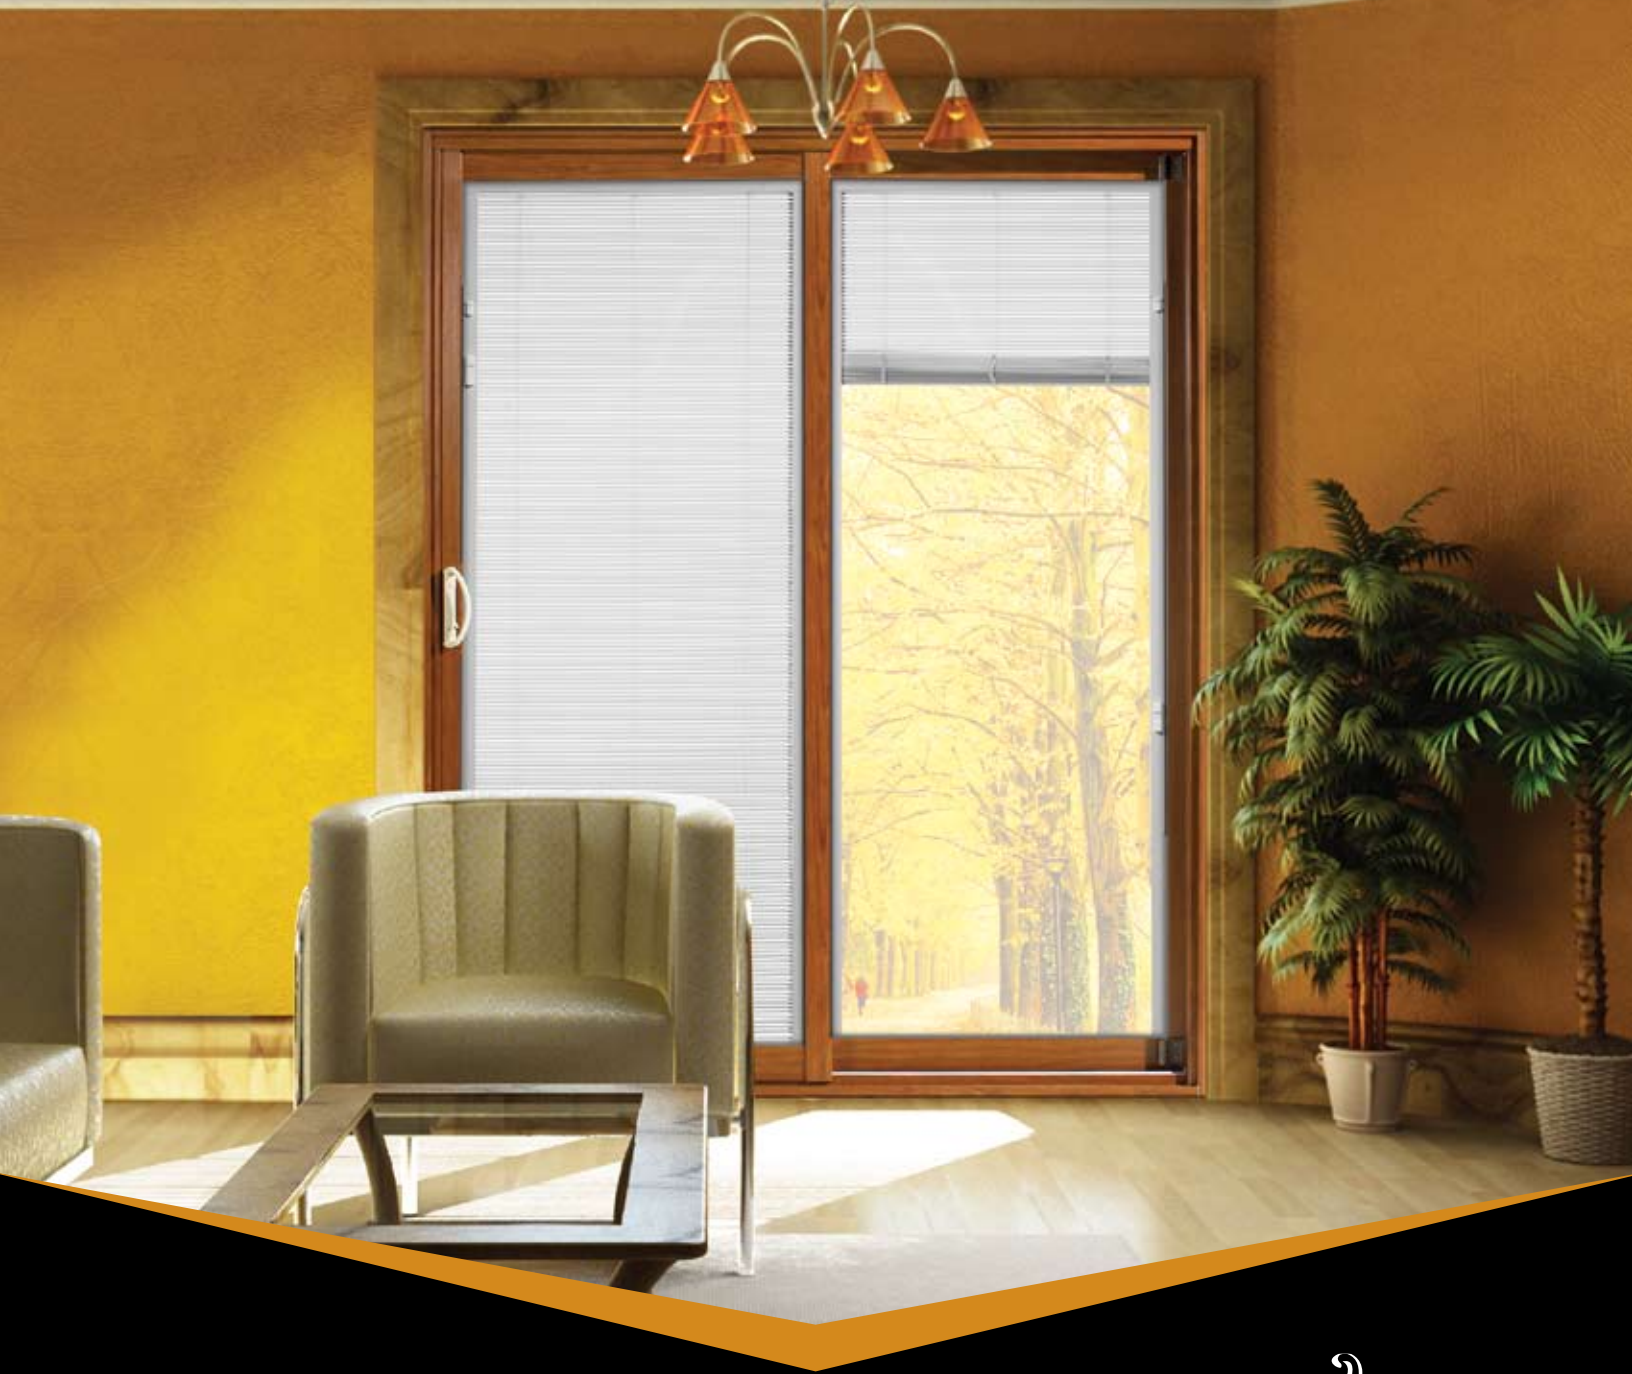

enhanceyourhome

VENETIAN SERIES
INTERNAL MINIBLINDS

VENETIAN SERIES

Easy Fingertip Operation

BEAUTIFUL FUNCTIONAL ECONOMICAL

- Adjust the amount of light and privacy with a quick and easy touch of the finger
- Eliminates the need for more costly and awkward window coverings
- Mini blinds are incorporated into factory sealed units.
- Totally dust and maintenance-free

Raise & Lower Operator

Tilt Operator