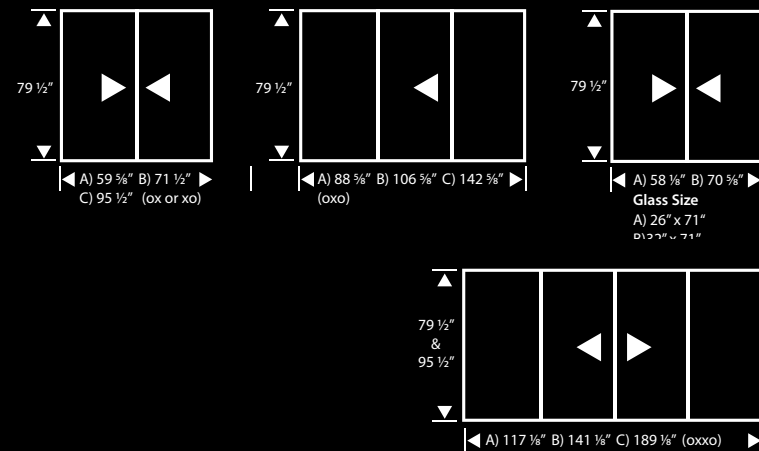

MUNTIN PATTERNS
available with sealed insulating glass units

Glass Sizes	
A	26 1/8" x 70 3/4"
B	32 1/8" x 70 3/4"
C	44 1/8" x 70 3/4"

TYPES & SIZES
viewed from outside

Our products meet the Energy Star program guidelines for helping businesses and individuals protect the environment through superior energy efficiency.

Sashes

- Mechanically fastened reinforced sashes
- 1" deep interlocks with finseal weatherstripping at meeting rail forming a double perimeter seal
- Sashes top and bottom rails are the same. Pre drilled lock holes.
- Adjustable, weather-sealed tandem steel ball-bearing rollers with zinc alloy wheels. With adjustment ports at each corner.
- 1" Sealed units.